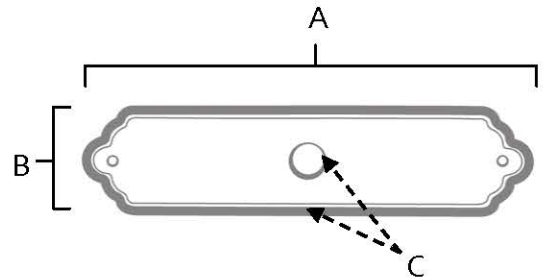

SPECIFICATIONS

**ESCUTCHEON
RECTANGULAR**

FEATURES

- Modern styling
- Multiple finishes
- Concealed installation

WARRANTY

Limited lifetime

FINISHES

- Polished Brass (PB)
- Polished Chrome (PC)
- Antique English (AE)
- Antique English Matte (AEM)
- Antique Pewter (AP)
- Barcelona (BARC)
- Bronze (BRZ)
- Chocolate Bronze (CHBRZ)
- Matte Black (MB)
- Polished Antique (PA)
- Polished Nickel (PN)
- Satin Nickel (SN)

MATERIAL

Brass

Item#	A	B	C
A1226-4	4"	1"	1/8"

KEY:

- A - Length
- B - Width
- C - Projection

NOTE: Dimensions and specifications are subject to change without notice.