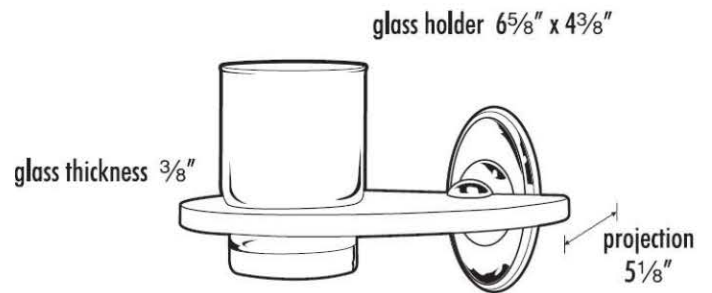

SPECIFICATIONS

CLASSIC TRADITIONAL
TUMBLER HOLDER WITH TUMBLER

FEATURES

- Traditional styling
- Multiple finishes
- Concealed installation

WARRANTY

- Limited lifetime

FINISHES

- Polished Brass (PB)
- Polished Brass/Non-lacquered (PB/NL)
- Polished Chrome (PC)
- Antique English (AE)
- Antique English Matte (AEM)
- Barcelona (BARC)
- Bronze (BRZ)
- Chocolate Bronze (CHBRZ)
- Polished Antique (PA)
- Polished Nickel (PN)
- Satin Nickel (SN)