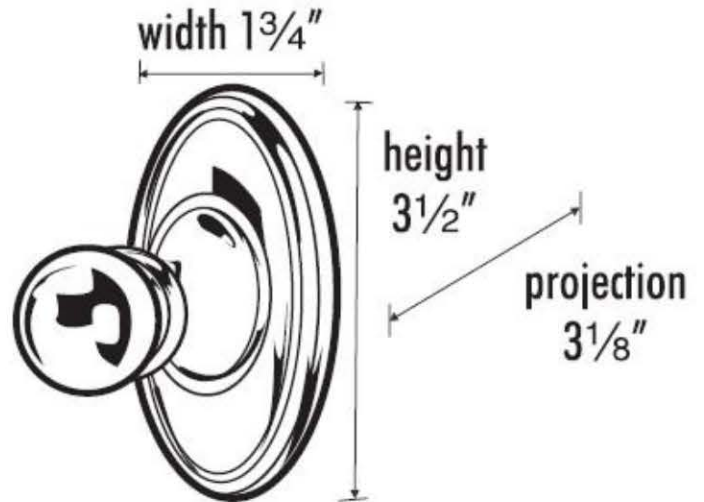

MATERIAL

Brass

Item#

A8080

NOTE: Dimensions and specifications are subject to change without notice.