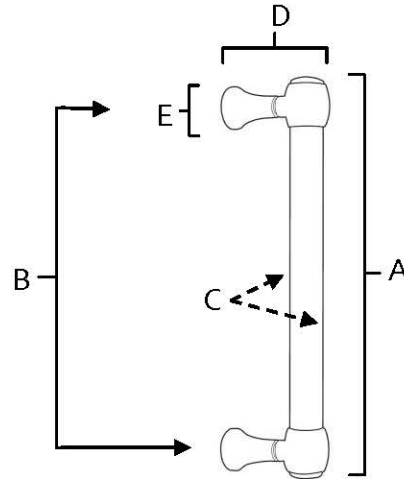

SPECIFICATIONS

ROYALE
APPLIANCE PULLS

FEATURES

- Transitional styling
- Multiple finishes
- Concealed installation

WARRANTY

Limited lifetime

FINISHES

- Polished Brass (PB)
- Polished Brass/Non-lacquered (PB/NL)
- Polished Chrome (PC)
- Antique English (AE)
- Antique English Matte (AEM)
- Barcelona (BARC)
- Bronze (BRZ)
- Chocolate Bronze (CHBRZ)
- Polished Antique (PA)
- Polished Nickel (PN)
- Satin Nickel (SN)

MATERIAL

Brass

Item#	A	B	C	D	E
D980-12	13"	12"	1/2"	1 1/2"	11/16"
D980-18	19"	18"	5/8"	2"	13/16"

KEY:

- A - Overall Length
- B - Center to Center
- C - Handle Width
- D - Projection
- E - Mount Length and Width

NOTE: Dimensions and specifications are subject to change without notice.