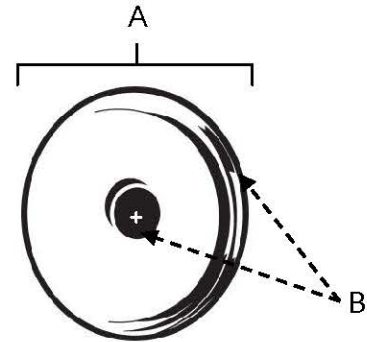

SPECIFICATIONS

**CLASSIC
TRADITIONAL
ROSETTES**

FEATURES

- Traditional styling
- Multiple finishes
- Concealed installation

WARRANTY

Limited lifetime

FINISHES

- Polished Brass (PB)
- Polished Chrome (PC)
- Antique English (AE)
- Antique English Matte (AEM)
- Barcelona (BARC)
- Bronze (BRZ)
- Chocolate Bronze (CHBRZ)
- Polished Antique (PA)
- Polished Nickel (PN)
- Satin Nickel (SN)

MATERIAL

Brass

Item#	A	B
A1563 (for A1561)	1 3/8"	1/8"
A1564 (for A1462)	1 5/8"	1/8"

KEY:

- A - Length and Width
- B - Projection

NOTE: Dimensions and specifications are subject to change without notice.