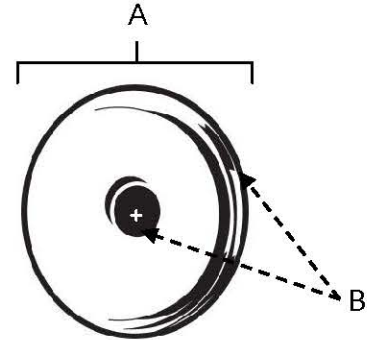

**SPECIFICATIONS**

**CLASSIC  
TRADITIONAL  
ROSETTES**

**FEATURES**

- Traditional styling
- Multiple finishes
- Concealed installation

**WARRANTY**

Limited lifetime

**FINISHES**

- Polished Brass (PB)
- Polished Chrome (PC)
- Antique English (AE)
- Antique English Matte (AEM)
- Barcelona (BARC)
- Bronze (BRZ)
- Chocolate Bronze (CHBRZ)
- Polished Antique (PA)
- Polished Nickel (PN)
- Satin Nickel (SN)

**MATERIAL**

Brass

Item#	A	B
<b>A1563</b> (for A1561)	1 3/8"	1/8"
<b>A1564</b> (for A1462)	1 5/8"	1/8"

**KEY:**

- A - Length and Width
- B - Projection

NOTE: Dimensions and specifications are subject to change without notice.