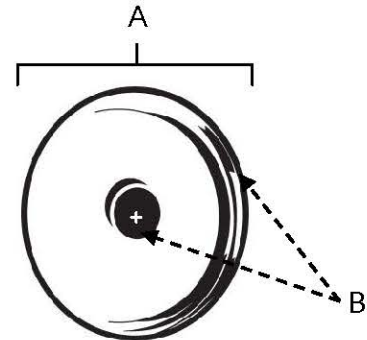

SPECIFICATIONS

**CLASSIC
TRADITIONAL
ROSETTES**

FEATURES

- Traditional styling
- Multiple finishes
- Concealed installation

WARRANTY

Limited lifetime

FINISHES

- Polished Brass (PB)
- Polished Chrome (PC)
- Antique English (AE)
- Antique English Matte (AEM)
- Barcelona (BARC)
- Bronze (BRZ)
- Chocolate Bronze (CHBRZ)
- Polished Antique (PA)
- Polished Nickel (PN)
- Satin Nickel (SN)

MATERIAL

Brass

Item#	A	B
A1563 (for A1561)	1 3/8"	1/8"
A1564 (for A1462)	1 5/8"	1/8"

KEY:

- A - Length and Width
- B - Projection

NOTE: Dimensions and specifications are subject to change without notice.