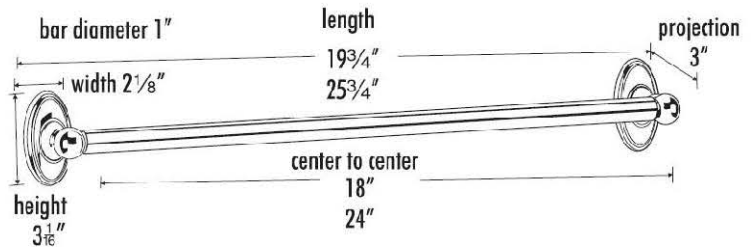

SPECIFICATIONS

**CLASSIC TRADITIONAL
GRAB BAR**

FEATURES

- Traditional styling
- Multiple finishes
- Concealed installation

WARRANTY

Limited lifetime

FINISHES

- Polished Brass (PB)
- Polished Brass/Non-lacquered (PB/NL)
- Polished Chrome (PC)
- Antique English (AE)
- Antique English Matte (AEM)
- Barcelona (BARC)
- Bronze (BRZ)
- Chocolate Bronze (CHBRZ)
- Polished Antique (PA)
- Polished Nickel (PN)
- Satin Nickel (SN)

MATERIAL

Brass

Item#

A8022-18

A8022-24

NOTE: Dimensions and specifications are subject to change without notice.