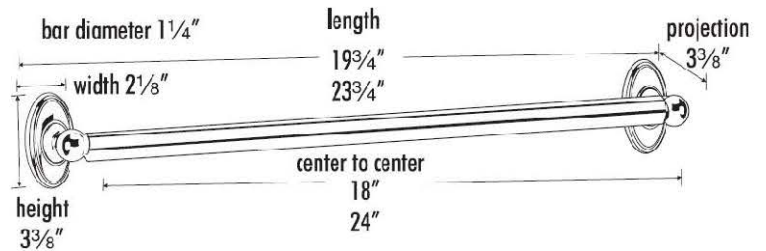

**SPECIFICATIONS**

**CLASSIC TRADITIONAL  
GRAB BAR**

**FEATURES**

- Traditional styling
- Multiple finishes
- Concealed installation

**WARRANTY**

Limited lifetime

**FINISHES**

- Polished Brass (PB)
- Polished Brass/Non-lacquered (PB/NL)
- Polished Chrome (PC)
- Antique English (AE)
- Antique English Matte (AEM)
- Barcelona (BARC)
- Bronze (BRZ)
- Chocolate Bronze (CHBRZ)
- Polished Antique (PA)
- Polished Nickel (PN)
- Satin Nickel (SN)

**MATERIAL**

Brass

**Item#**

**A8023-18**

**A8023-24**

NOTE: Dimensions and specifications are subject to change without notice.