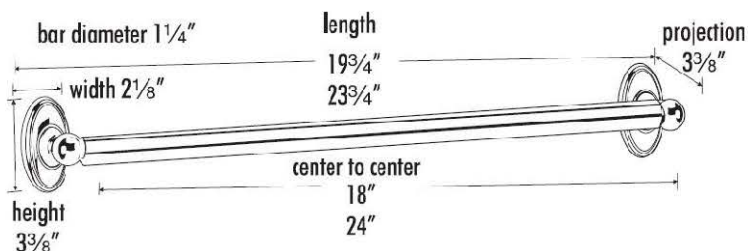

SPECIFICATIONS

**CLASSIC TRADITIONAL
GRAB BAR**

FEATURES

- Traditional styling
- Multiple finishes
- Concealed installation

WARRANTY

Limited lifetime

FINISHES

- Polished Brass (PB)
- Polished Brass/Non-lacquered (PB/NL)
- Polished Chrome (PC)
- Antique English (AE)
- Antique English Matte (AEM)
- Barcelona (BARC)
- Bronze (BRZ)
- Chocolate Bronze (CHBRZ)
- Polished Antique (PA)
- Polished Nickel (PN)
- Satin Nickel (SN)

MATERIAL

Brass

Item#

A8023-18

A8023-24

NOTE: Dimensions and specifications are subject to change without notice.