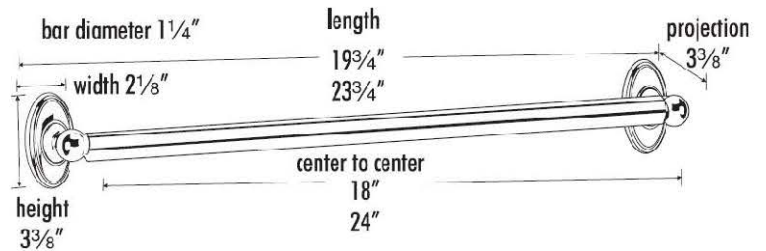

SPECIFICATIONS

**CLASSIC TRADITIONAL
GRAB BAR**

FEATURES

- Traditional styling
- Multiple finishes
- Concealed installation

WARRANTY

Limited lifetime

FINISHES

- Polished Brass (PB)
- Polished Brass/Non-lacquered (PB/NL)
- Polished Chrome (PC)
- Antique English (AE)
- Antique English Matte (AEM)
- Barcelona (BARC)
- Bronze (BRZ)
- Chocolate Bronze (CHBRZ)
- Polished Antique (PA)
- Polished Nickel (PN)
- Satin Nickel (SN)

MATERIAL

Brass

Item#

A8023-18

A8023-24

NOTE: Dimensions and specifications are subject to change without notice.