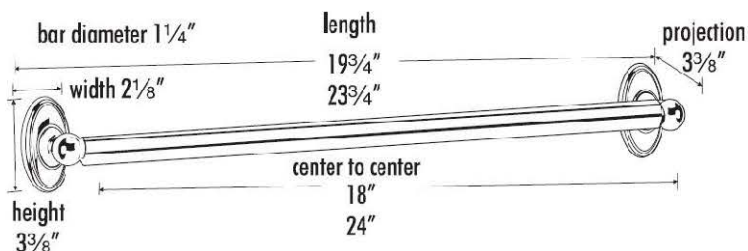

**SPECIFICATIONS**

**CLASSIC TRADITIONAL  
GRAB BAR**

**FEATURES**

- Traditional styling
- Multiple finishes
- Concealed installation

**WARRANTY**

Limited lifetime

**FINISHES**

- Polished Brass (PB)
- Polished Brass/Non-lacquered (PB/NL)
- Polished Chrome (PC)
- Antique English (AE)
- Antique English Matte (AEM)
- Barcelona (BARC)
- Bronze (BRZ)
- Chocolate Bronze (CHBRZ)
- Polished Antique (PA)
- Polished Nickel (PN)
- Satin Nickel (SN)

**MATERIAL**

Brass

**Item#**

**A8023-18**

**A8023-24**

NOTE: Dimensions and specifications are subject to change without notice.