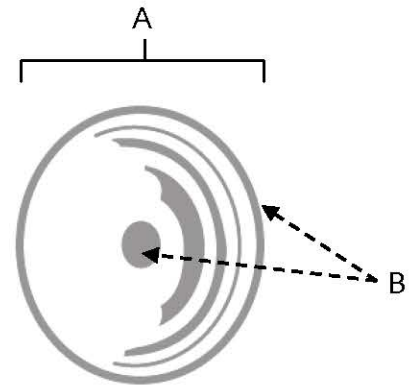

SPECIFICATIONS

**VENETIAN
ROSETTES**

FEATURES

Traditional styling
Multiple finishes
Concealed installation

WARRANTY

Limited lifetime

FINISHES

Polished Chrome (PC)
Antique English Matte (AEM)
Barcelona (BARC)
Bronze (BRZ)
Chocolate Bronze (CHBRZ)
Polished Antique (PA)
Satin Nickel (SN)

MATERIAL

Brass

Item#	A	B
A1503 (for A1501)	1 3/8"	1/4"
A1504 (for A1502)	1 5/8"	1/4"

KEY:

A - Length and Width
B - Projection

NOTE: Dimensions and specifications are subject to change without notice.