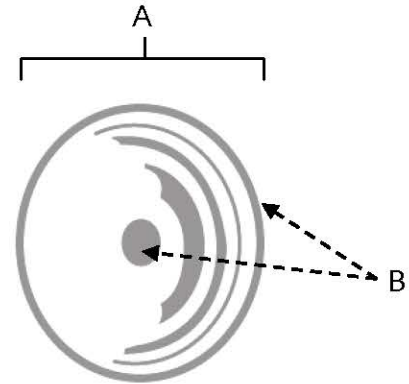

SPECIFICATIONS

**VENETIAN
ROSETTES**

FEATURES

Traditional styling
Multiple finishes
Concealed installation

WARRANTY

Limited lifetime

FINISHES

Polished Chrome (PC)
Antique English Matte (AEM)
Barcelona (BARC)
Bronze (BRZ)
Chocolate Bronze (CHBRZ)
Polished Antique (PA)
Satin Nickel (SN)

MATERIAL

Brass

Item#	A	B
A1503 (for A1501)	1 3/8"	1/4"
A1504 (for A1502)	1 5/8"	1/4"

KEY:

A - Length and Width
B - Projection

NOTE: Dimensions and specifications are subject to change without notice.