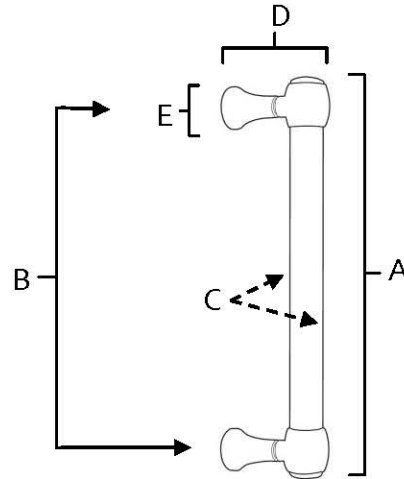

SPECIFICATIONS

ROYALE
APPLIANCE PULLS

FEATURES

- Transitional styling
- Multiple finishes
- Concealed installation

WARRANTY

Limited lifetime

FINISHES

- Polished Brass (PB)
- Polished Brass/Non-lacquered (PB/NL)
- Polished Chrome (PC)
- Antique English (AE)
- Antique English Matte (AEM)
- Barcelona (BARC)
- Bronze (BRZ)
- Chocolate Bronze (CHBRZ)
- Polished Antique (PA)
- Polished Nickel (PN)
- Satin Nickel (SN)

MATERIAL

Brass

| Item# | A | B | C | D | E |
|----------------|-----|-----|------|--------|--------|
| D980-12 | 13" | 12" | 1/2" | 1 1/2" | 11/16" |
| D980-18 | 19" | 18" | 5/8" | 2" | 13/16" |

KEY:

- A - Overall Length
- B - Center to Center
- C - Handle Width
- D - Projection
- E - Mount Length and Width

NOTE: Dimensions and specifications are subject to change without notice.