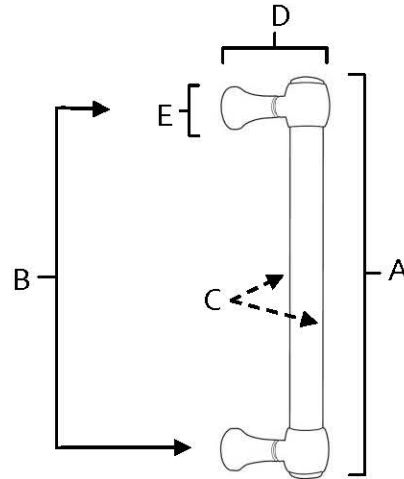

**SPECIFICATIONS**

**ROYALE**  
APPLIANCE PULLS

**FEATURES**

- Transitional styling
- Multiple finishes
- Concealed installation

**WARRANTY**

Limited lifetime

**FINISHES**

- Polished Brass (PB)
- Polished Brass/Non-lacquered (PB/NL)
- Polished Chrome (PC)
- Antique English (AE)
- Antique English Matte (AEM)
- Barcelona (BARC)
- Bronze (BRZ)
- Chocolate Bronze (CHBRZ)
- Polished Antique (PA)
- Polished Nickel (PN)
- Satin Nickel (SN)

**MATERIAL**

Brass

Item#	A	B	C	D	E
<b>D980-12</b>	13"	12"	1/2"	1 1/2"	11/16"
<b>D980-18</b>	19"	18"	5/8"	2"	13/16"

**KEY:**

- A - Overall Length
- B - Center to Center
- C - Handle Width
- D - Projection
- E - Mount Length and Width

NOTE: Dimensions and specifications are subject to change without notice.