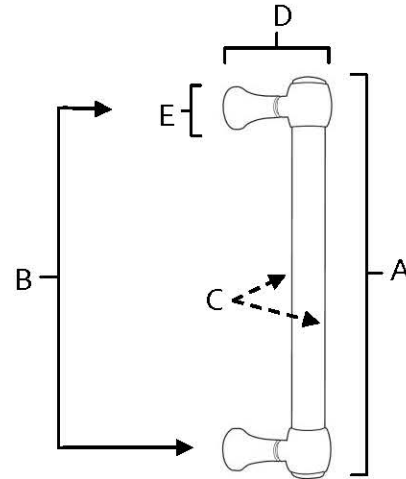

SPECIFICATIONS

ROYALE
APPLIANCE PULLS

FEATURES

- Transitional styling
- Multiple finishes
- Concealed installation

WARRANTY

Limited lifetime

FINISHES

- Polished Brass (PB)
- Polished Brass/Non-lacquered (PB/NL)
- Polished Chrome (PC)
- Antique English (AE)
- Antique English Matte (AEM)
- Barcelona (BARC)
- Bronze (BRZ)
- Chocolate Bronze (CHBRZ)
- Polished Antique (PA)
- Polished Nickel (PN)
- Satin Nickel (SN)

MATERIAL

Brass

Item#	A	B	C	D	E
D980-12	13"	12"	1/2"	1 1/2"	11/16"
D980-18	19"	18"	5/8"	2"	13/16"

KEY:

- A - Overall Length
- B - Center to Center
- C - Handle Width
- D - Projection
- E - Mount Length and Width

NOTE: Dimensions and specifications are subject to change without notice.