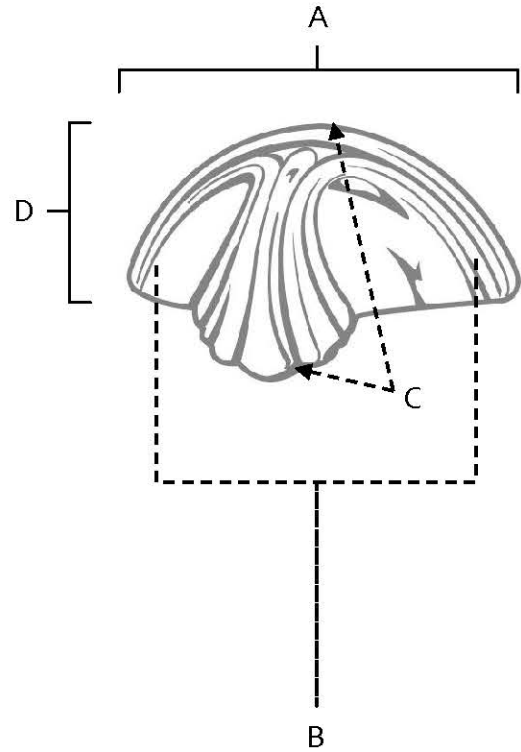

SPECIFICATIONS

**VENETIAN
CUP PULL**

FEATURES

- Traditional styling
- Multiple finishes
- Concealed installation

WARRANTY

Limited lifetime

FINISHES

- Polished Chrome (PC)
- Antique English Matte (AEM)
- Barcelona (BARC)
- Bronze (BRZ)
- Chocolate Bronze (CHBRZ)
- Polished Antique (PA)
- Satin Nickel (SN)

MATERIAL

Brass

Item#	A	B	C	D
A1509	4"	3"	2 3/8"	1"

KEY:

- A - Overall Length
- B - Center to Center
- C - Width
- D - Projection

NOTE: Dimensions and specifications are subject to change without notice.