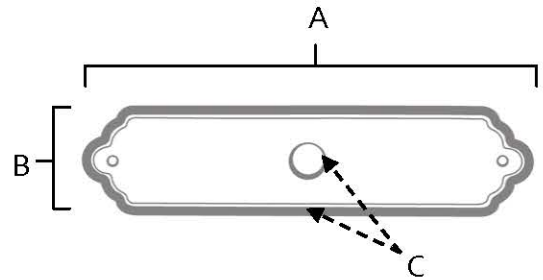

**SPECIFICATIONS**

**ESCUTCHEON  
RECTANGULAR**

**FEATURES**

- Modern styling
- Multiple finishes
- Concealed installation

**WARRANTY**

Limited lifetime

**FINISHES**

- Polished Brass (PB)
- Polished Chrome (PC)
- Antique English (AE)
- Antique English Matte (AEM)
- Antique Pewter (AP)
- Barcelona (BARC)
- Bronze (BRZ)
- Chocolate Bronze (CHBRZ)
- Matte Black (MB)
- Polished Antique (PA)
- Polished Nickel (PN)
- Satin Nickel (SN)

**MATERIAL**

Brass

Item#	A	B	C
A1226-4	4"	1"	1/8"

**KEY:**

- A - Length
- B - Width
- C - Projection

NOTE: Dimensions and specifications are subject to change without notice.