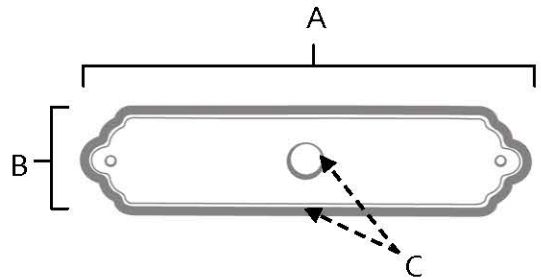

SPECIFICATIONS

**ESCUTCHEON
RECTANGULAR**

FEATURES

- Modern styling
- Multiple finishes
- Concealed installation

WARRANTY

Limited lifetime

FINISHES

- Polished Brass (PB)
- Polished Chrome (PC)
- Antique English (AE)
- Antique English Matte (AEM)
- Antique Pewter (AP)
- Barcelona (BARC)
- Bronze (BRZ)
- Chocolate Bronze (CHBRZ)
- Matte Black (MB)
- Polished Antique (PA)
- Polished Nickel (PN)
- Satin Nickel (SN)

MATERIAL

Brass

Item#	A	B	C
A1226-4	4"	1"	1/8"

KEY:

- A - Length
- B - Width
- C - Projection

NOTE: Dimensions and specifications are subject to change without notice.