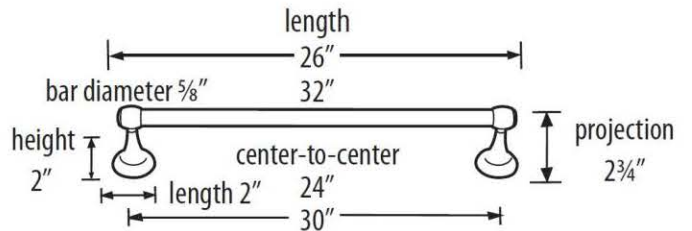

SPECIFICATIONS

**ROYALE
TOWEL BAR**

FEATURES

- Transitional styling
- Multiple finishes
- Concealed installation

WARRANTY

Limited lifetime

FINISHES

- Polished Brass (PB)
- Polished Brass/Non-lacquered (PB/NL)
- Polished Chrome (PC)
- Bronze (BRZ)
- Chocolate Bronze (CHBRZ)
- Polished Nickel (PN)
- Satin Nickel (SN)

MATERIAL

Brass

Item#

- A6620-12**
- A6620-18**
- A6620-24**
- A6620-30**

NOTE: Dimensions and specifications are subject to change without notice.