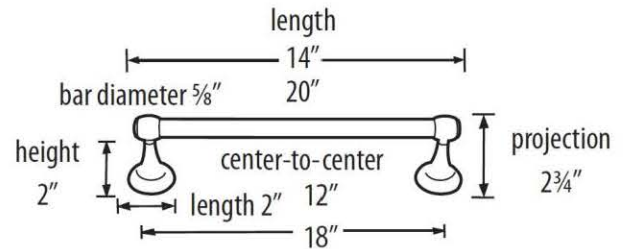

SPECIFICATIONS

**ROYALE
TOWEL BAR**

FEATURES

- Transitional styling
- Multiple finishes
- Concealed installation

WARRANTY

Limited lifetime

FINISHES

- Polished Brass (PB)
- Polished Brass/Non-lacquered (PB/NL)
- Polished Chrome (PC)
- Bronze (BRZ)
- Chocolate Bronze (CHBRZ)
- Polished Nickel (PN)
- Satin Nickel (SN)

MATERIAL

Brass

Item#

- A6620-12**
- A6620-18**
- A6620-24**
- A6620-30**

NOTE: Dimensions and specifications are subject to change without notice.