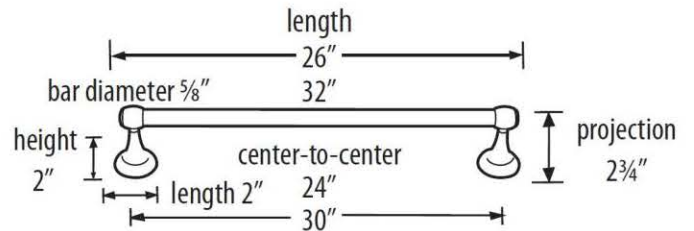

**SPECIFICATIONS**

**ROYALE  
TOWEL BAR**

**FEATURES**

- Transitional styling
- Multiple finishes
- Concealed installation

**WARRANTY**

Limited lifetime

**FINISHES**

- Polished Brass (PB)
- Polished Brass/Non-lacquered (PB/NL)
- Polished Chrome (PC)
- Bronze (BRZ)
- Chocolate Bronze (CHBRZ)
- Polished Nickel (PN)
- Satin Nickel (SN)

**MATERIAL**

Brass

**Item#**

- A6620-12**
- A6620-18**
- A6620-24**
- A6620-30**

NOTE: Dimensions and specifications are subject to change without notice.