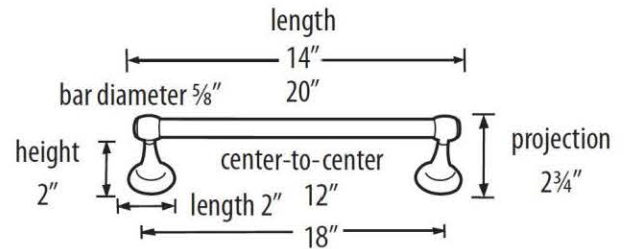

**SPECIFICATIONS**

**ROYALE  
TOWEL BAR**

**FEATURES**

- Transitional styling
- Multiple finishes
- Concealed installation

**WARRANTY**

Limited lifetime

**FINISHES**

- Polished Brass (PB)
- Polished Brass/Non-lacquered (PB/NL)
- Polished Chrome (PC)
- Bronze (BRZ)
- Chocolate Bronze (CHBRZ)
- Polished Nickel (PN)
- Satin Nickel (SN)

**MATERIAL**

Brass

**Item#**

- A6620-12**
- A6620-18**
- A6620-24**
- A6620-30**

NOTE: Dimensions and specifications are subject to change without notice.