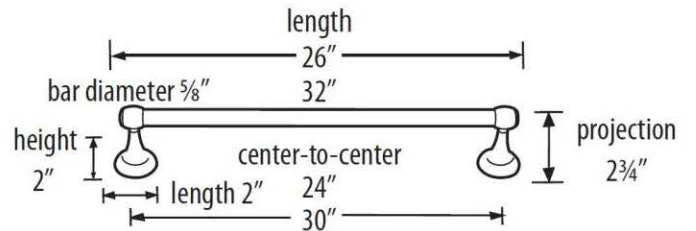

SPECIFICATIONS

**ROYALE
TOWEL BAR**

FEATURES

- Transitional styling
- Multiple finishes
- Concealed installation

WARRANTY

Limited lifetime

FINISHES

- Polished Brass (PB)
- Polished Brass/Non-lacquered (PB/NL)
- Polished Chrome (PC)
- Bronze (BRZ)
- Chocolate Bronze (CHBRZ)
- Polished Nickel (PN)
- Satin Nickel (SN)

MATERIAL

Brass

Item#

- A6620-12**
- A6620-18**
- A6620-24**
- A6620-30**

NOTE: Dimensions and specifications are subject to change without notice.