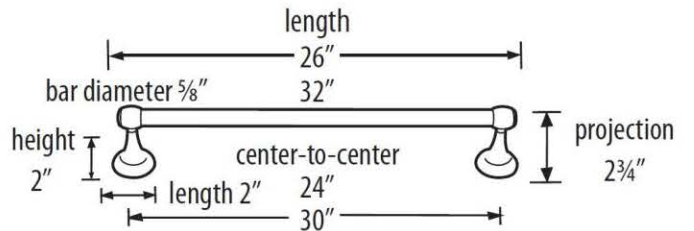

**SPECIFICATIONS**

**ROYALE  
TOWEL BAR**

**FEATURES**

- Transitional styling
- Multiple finishes
- Concealed installation

**WARRANTY**

Limited lifetime

**FINISHES**

- Polished Brass (PB)
- Polished Brass/Non-lacquered (PB/NL)
- Polished Chrome (PC)
- Bronze (BRZ)
- Chocolate Bronze (CHBRZ)
- Polished Nickel (PN)
- Satin Nickel (SN)

**MATERIAL**

Brass

**Item#**

- A6620-12**
- A6620-18**
- A6620-24**
- A6620-30**

NOTE: Dimensions and specifications are subject to change without notice.