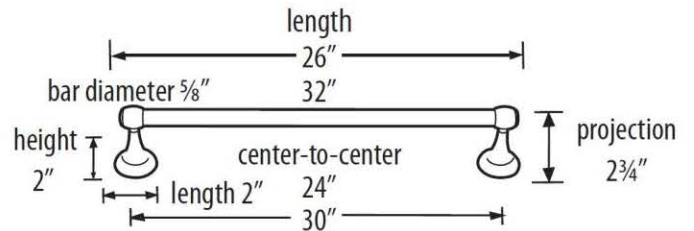

SPECIFICATIONS

**ROYALE
TOWEL BAR**

FEATURES

- Transitional styling
- Multiple finishes
- Concealed installation

WARRANTY

Limited lifetime

FINISHES

- Polished Brass (PB)
- Polished Brass/Non-lacquered (PB/NL)
- Polished Chrome (PC)
- Bronze (BRZ)
- Chocolate Bronze (CHBRZ)
- Polished Nickel (PN)
- Satin Nickel (SN)

MATERIAL

Brass

Item#

- A6620-12**
- A6620-18**
- A6620-24**
- A6620-30**

NOTE: Dimensions and specifications are subject to change without notice.