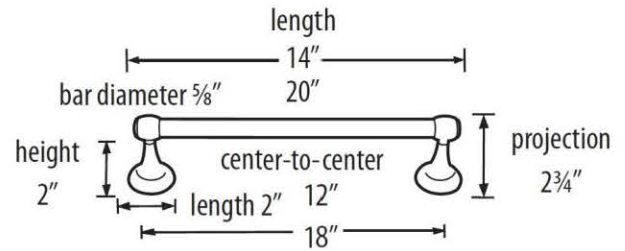

SPECIFICATIONS

**ROYALE
TOWEL BAR**

FEATURES

- Transitional styling
- Multiple finishes
- Concealed installation

WARRANTY

Limited lifetime

FINISHES

- Polished Brass (PB)
- Polished Brass/Non-lacquered (PB/NL)
- Polished Chrome (PC)
- Bronze (BRZ)
- Chocolate Bronze (CHBRZ)
- Polished Nickel (PN)
- Satin Nickel (SN)

MATERIAL

Brass

Item#

- A6620-12**
- A6620-18**
- A6620-24**
- A6620-30**

NOTE: Dimensions and specifications are subject to change without notice.