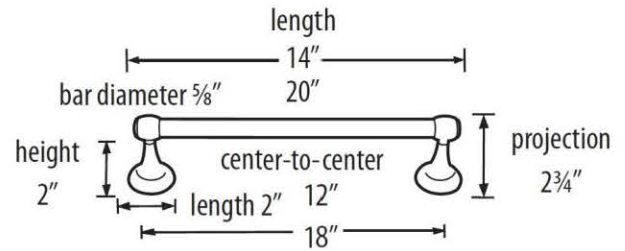

**SPECIFICATIONS**

**ROYALE  
TOWEL BAR**

**FEATURES**

- Transitional styling
- Multiple finishes
- Concealed installation

**WARRANTY**

Limited lifetime

**FINISHES**

- Polished Brass (PB)
- Polished Brass/Non-lacquered (PB/NL)
- Polished Chrome (PC)
- Bronze (BRZ)
- Chocolate Bronze (CHBRZ)
- Polished Nickel (PN)
- Satin Nickel (SN)

**MATERIAL**

Brass

**Item#**

- A6620-12**
- A6620-18**
- A6620-24**
- A6620-30**

NOTE: Dimensions and specifications are subject to change without notice.