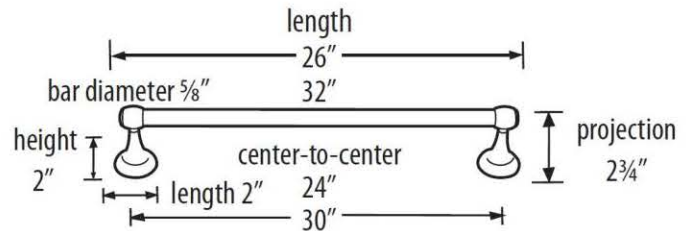

SPECIFICATIONS

**ROYALE
TOWEL BAR**

FEATURES

- Transitional styling
- Multiple finishes
- Concealed installation

WARRANTY

Limited lifetime

FINISHES

- Polished Brass (PB)
- Polished Brass/Non-lacquered (PB/NL)
- Polished Chrome (PC)
- Bronze (BRZ)
- Chocolate Bronze (CHBRZ)
- Polished Nickel (PN)
- Satin Nickel (SN)

MATERIAL

Brass

Item#

A6620-12

A6620-18

A6620-24

A6620-30

NOTE: Dimensions and specifications are subject to change without notice.