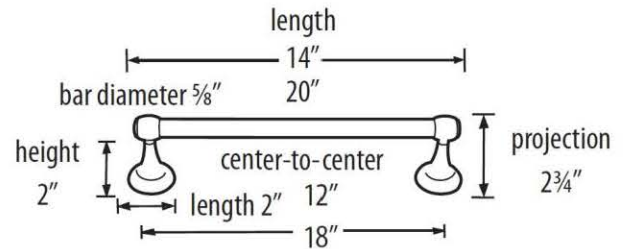

SPECIFICATIONS

**ROYALE
TOWEL BAR**

FEATURES

- Transitional styling
- Multiple finishes
- Concealed installation

WARRANTY

Limited lifetime

FINISHES

- Polished Brass (PB)
- Polished Brass/Non-lacquered (PB/NL)
- Polished Chrome (PC)
- Bronze (BRZ)
- Chocolate Bronze (CHBRZ)
- Polished Nickel (PN)
- Satin Nickel (SN)

MATERIAL

Brass

Item#

A6620-12

A6620-18

A6620-24

A6620-30

NOTE: Dimensions and specifications are subject to change without notice.