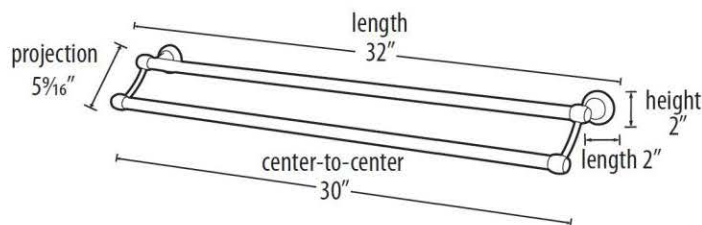

SPECIFICATIONS

ROYALE DOUBLE TOWEL BAR

FEATURES

Transitional styling
Multiple finishes
Concealed installation

WARRANTY

Limited lifetime

FINISHES

Polished Brass (PB)
Polished Brass/Non-lacquered (PB/NL)
Polished Chrome (PC)
Bronze (BRZ)
Chocolate Bronze (CHBRZ)
Polished Nickel (PN)
Satin Nickel (SN)

MATERIAL

Brass

PRODUCT SHEET

Item#

A6625-24

A6625-30

NOTE: Dimensions and specifications are subject to change without notice.