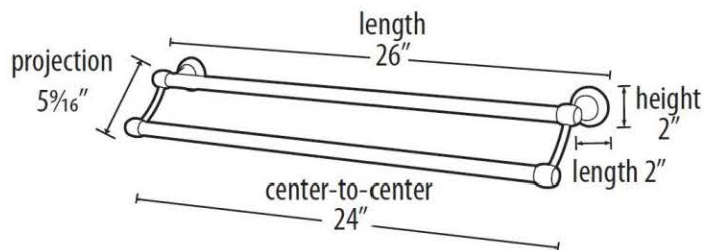

SPECIFICATIONS

ROYALE DOUBLE TOWEL BAR

FEATURES

Transitional styling
Multiple finishes
Concealed installation

WARRANTY

Limited lifetime

FINISHES

Polished Brass (PB)
Polished Brass/Non-lacquered (PB/NL)
Polished Chrome (PC)
Bronze (BRZ)
Chocolate Bronze (CHBRZ)
Polished Nickel (PN)
Satin Nickel (SN)

MATERIAL

Brass

PRODUCT SHEET

Item#

A6625-24

A6625-30

NOTE: Dimensions and specifications are subject to change without notice.