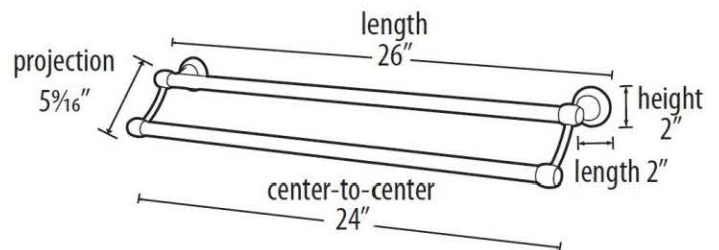

SPECIFICATIONS

ROYALE DOUBLE TOWEL BAR

FEATURES

- Transitional styling
- Multiple finishes
- Concealed installation

WARRANTY

Limited lifetime

FINISHES

- Polished Brass (PB)
- Polished Brass/Non-lacquered (PB/NL)
- Polished Chrome (PC)
- Bronze (BRZ)
- Chocolate Bronze (CHBRZ)
- Polished Nickel (PN)
- Satin Nickel (SN)

MATERIAL

Brass

PRODUCT SHEET

Item#

A6625-24

A6625-30

NOTE: Dimensions and specifications are subject to change without notice.