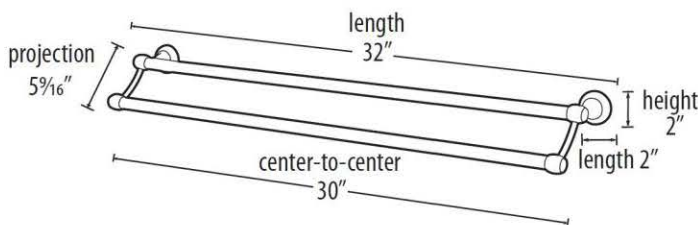

SPECIFICATIONS

ROYALE DOUBLE TOWEL BAR

FEATURES

- Transitional styling
- Multiple finishes
- Concealed installation

WARRANTY

Limited lifetime

FINISHES

- Polished Brass (PB)
- Polished Brass/Non-lacquered (PB/NL)
- Polished Chrome (PC)
- Bronze (BRZ)
- Chocolate Bronze (CHBRZ)
- Polished Nickel (PN)
- Satin Nickel (SN)

MATERIAL

Brass

PRODUCT SHEET

Item#

A6625-24

A6625-30

NOTE: Dimensions and specifications are subject to change without notice.