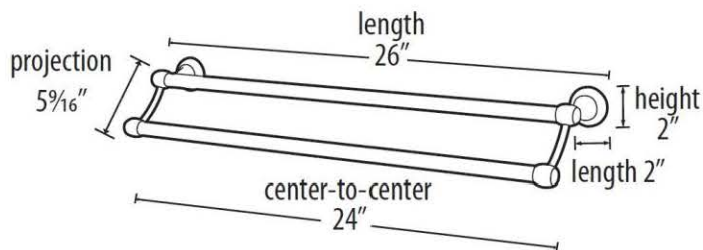

SPECIFICATIONS

ROYALE DOUBLE TOWEL BAR

FEATURES

- Transitional styling
- Multiple finishes
- Concealed installation

WARRANTY

Limited lifetime

FINISHES

- Polished Brass (PB)
- Polished Brass/Non-lacquered (PB/NL)
- Polished Chrome (PC)
- Bronze (BRZ)
- Chocolate Bronze (CHBRZ)
- Polished Nickel (PN)
- Satin Nickel (SN)

MATERIAL

Brass

PRODUCT SHEET

Item#

A6625-24

A6625-30

NOTE: Dimensions and specifications are subject to change without notice.