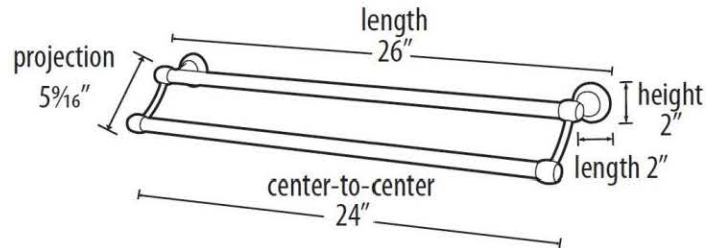

SPECIFICATIONS

ROYALE DOUBLE TOWEL BAR

FEATURES

- Transitional styling
- Multiple finishes
- Concealed installation

WARRANTY

Limited lifetime

FINISHES

- Polished Brass (PB)
- Polished Brass/Non-lacquered (PB/NL)
- Polished Chrome (PC)
- Bronze (BRZ)
- Chocolate Bronze (CHBRZ)
- Polished Nickel (PN)
- Satin Nickel (SN)

MATERIAL

Brass

PRODUCT SHEET

Item#

A6625-24

A6625-30

NOTE: Dimensions and specifications are subject to change without notice.