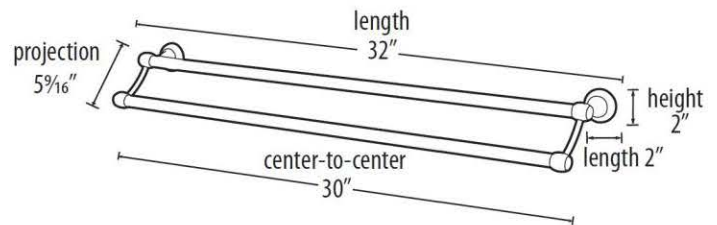

SPECIFICATIONS

ROYALE DOUBLE TOWEL BAR

FEATURES

- Transitional styling
- Multiple finishes
- Concealed installation

WARRANTY

Limited lifetime

FINISHES

- Polished Brass (PB)
- Polished Brass/Non-lacquered (PB/NL)
- Polished Chrome (PC)
- Bronze (BRZ)
- Chocolate Bronze (CHBRZ)
- Polished Nickel (PN)
- Satin Nickel (SN)

MATERIAL

Brass

PRODUCT SHEET

Item#

A6625-24

A6625-30

NOTE: Dimensions and specifications are subject to change without notice.