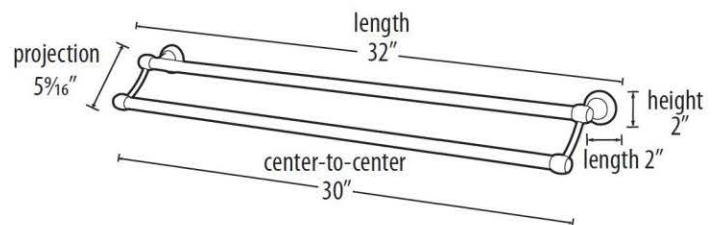

SPECIFICATIONS

ROYALE DOUBLE TOWEL BAR

FEATURES

- Transitional styling
- Multiple finishes
- Concealed installation

WARRANTY

Limited lifetime

FINISHES

- Polished Brass (PB)
- Polished Brass/Non-lacquered (PB/NL)
- Polished Chrome (PC)
- Bronze (BRZ)
- Chocolate Bronze (CHBRZ)
- Polished Nickel (PN)
- Satin Nickel (SN)

MATERIAL

Brass

PRODUCT SHEET

Item#

A6625-24

A6625-30

NOTE: Dimensions and specifications are subject to change without notice.