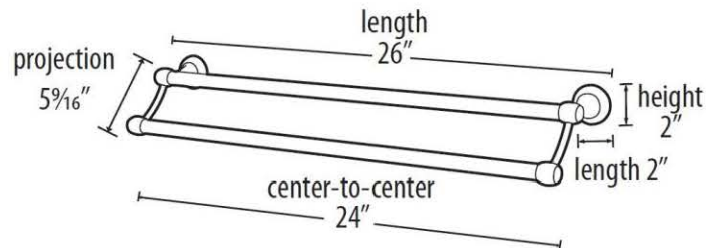

SPECIFICATIONS

ROYALE DOUBLE TOWEL BAR

FEATURES

- Transitional styling
- Multiple finishes
- Concealed installation

WARRANTY

Limited lifetime

FINISHES

- Polished Brass (PB)
- Polished Brass/Non-lacquered (PB/NL)
- Polished Chrome (PC)
- Bronze (BRZ)
- Chocolate Bronze (CHBRZ)
- Polished Nickel (PN)
- Satin Nickel (SN)

MATERIAL

Brass

PRODUCT SHEET

Item#

A6625-24

A6625-30

NOTE: Dimensions and specifications are subject to change without notice.