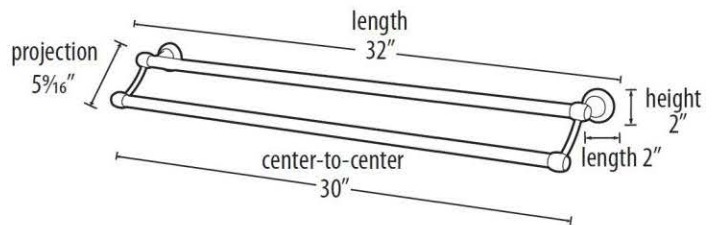

SPECIFICATIONS

ROYALE
DOUBLE TOWEL BAR

FEATURES

- Transitional styling
- Multiple finishes
- Concealed installation

WARRANTY

Limited lifetime

FINISHES

- Polished Brass (PB)
- Polished Brass/Non-lacquered (PB/NL)
- Polished Chrome (PC)
- Bronze (BRZ)
- Chocolate Bronze (CHBRZ)
- Polished Nickel (PN)
- Satin Nickel (SN)

MATERIAL

Brass

PRODUCT SHEET

Item#

A6625-24

A6625-30

NOTE: Dimensions and specifications are subject to change without notice.