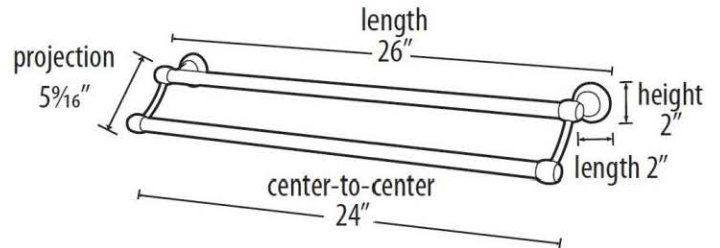

SPECIFICATIONS

ROYALE
DOUBLE TOWEL BAR

FEATURES

- Transitional styling
- Multiple finishes
- Concealed installation

WARRANTY

Limited lifetime

FINISHES

- Polished Brass (PB)
- Polished Brass/Non-lacquered (PB/NL)
- Polished Chrome (PC)
- Bronze (BRZ)
- Chocolate Bronze (CHBRZ)
- Polished Nickel (PN)
- Satin Nickel (SN)

MATERIAL

Brass

PRODUCT SHEET

Item#

A6625-24

A6625-30

NOTE: Dimensions and specifications are subject to change without notice.