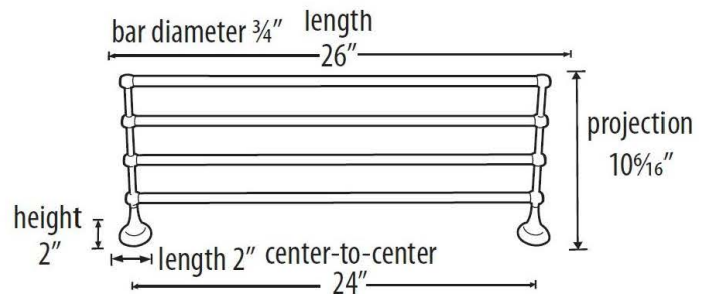

PRODUCT SHEET

SPECIFICATIONS

ROYALE

TOWEL RACK

FEATURES

Transitional styling
Multiple finishes
Concealed installation

WARRANTY

Limited lifetime

FINISHES

Polished Brass (PB)
Polished Brass/Non-lacquered (PB/NL)
Polished Chrome (PC)
Bronze (BRZ)
Chocolate Bronze (CHBRZ)
Polished Nickel (PN)
Satin Nickel (SN)

MATERIAL

Brass

Item#

A6626-24

NOTE: Dimensions and specifications are subject to change without notice.