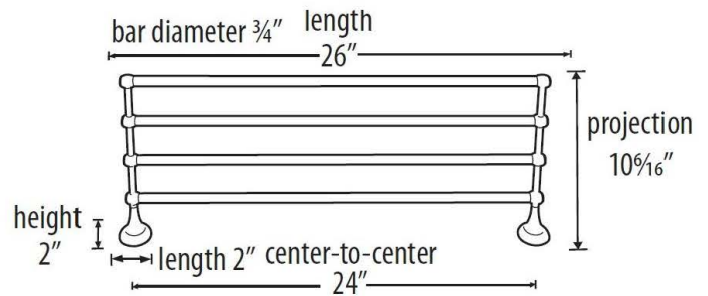

PRODUCT SHEET

SPECIFICATIONS

ROYALE

TOWEL RACK

FEATURES

Transitional styling
Multiple finishes
Concealed installation

WARRANTY

Limited lifetime

FINISHES

Polished Brass (PB)
Polished Brass/Non-lacquered (PB/NL)
Polished Chrome (PC)
Bronze (BRZ)
Chocolate Bronze (CHBRZ)
Polished Nickel (PN)
Satin Nickel (SN)

MATERIAL

Brass

Item#

A6626-24

NOTE: Dimensions and specifications are subject to change without notice.