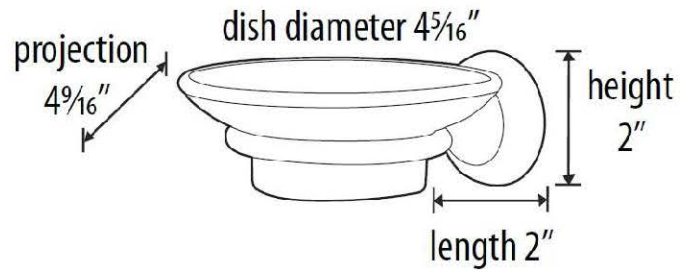

SPECIFICATIONS

ROYALE
SOAP HOLDER WITH DISH

FEATURES

Transitional styling
Multiple finishes
Concealed installation

WARRANTY

Limited lifetime

FINISHES

Polished Brass (PB)
Polished Brass/Non-lacquered (PB/NL)
Polished Chrome (PC)
Bronze (BRZ)
Chocolate Bronze (CHBRZ)
Polished Nickel (PN)
Satin Nickel (SN)

MATERIAL

Brass

Item#

A6630

NOTE: Dimensions and specifications are subject to change without notice.