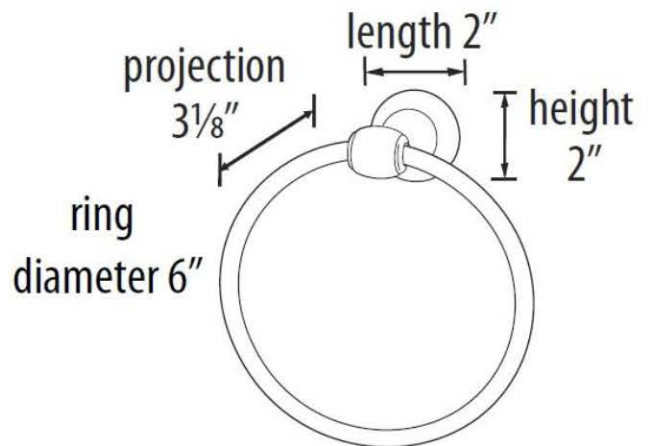

**SPECIFICATIONS**

**ROYALE**  
TOWEL RING

**FEATURES**

Transitional styling  
Multiple finishes  
Concealed installation

**WARRANTY**

Limited lifetime

**FINISHES**

Polished Brass (PB)  
Polished Brass/Non-lacquered (PB/NL)  
Polished Chrome (PC)  
Bronze (BRZ)  
Chocolate Bronze (CHBRZ)  
Polished Nickel (PN)  
Satin Nickel (SN)

**MATERIAL**

Brass

Item#

**A6640**

NOTE: Dimensions and specifications are subject to change without notice.