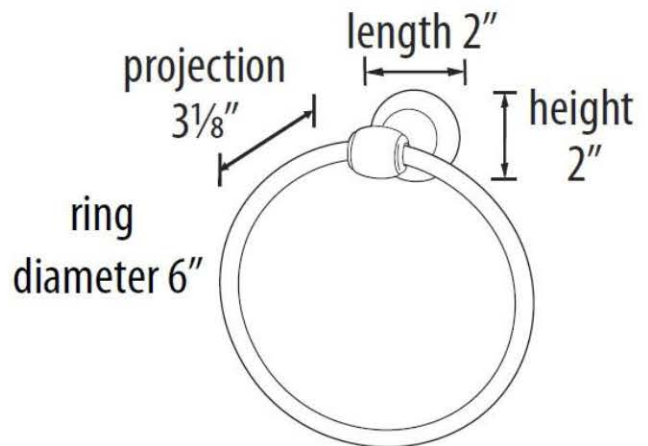

**SPECIFICATIONS**

**ROYALE**  
TOWEL RING

**FEATURES**

- Transitional styling
- Multiple finishes
- Concealed installation

**WARRANTY**

Limited lifetime

**FINISHES**

- Polished Brass (PB)
- Polished Brass/Non-lacquered (PB/NL)
- Polished Chrome (PC)
- Bronze (BRZ)
- Chocolate Bronze (CHBRZ)
- Polished Nickel (PN)
- Satin Nickel (SN)

**MATERIAL**

Brass

Item#

**A6640**

NOTE: Dimensions and specifications are subject to change without notice.