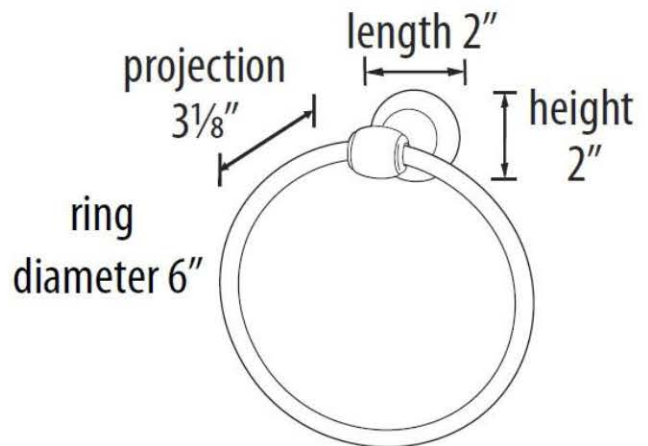

SPECIFICATIONS

ROYALE
TOWEL RING

FEATURES

Transitional styling
Multiple finishes
Concealed installation

WARRANTY

Limited lifetime

FINISHES

Polished Brass (PB)
Polished Brass/Non-lacquered (PB/NL)
Polished Chrome (PC)
Bronze (BRZ)
Chocolate Bronze (CHBRZ)
Polished Nickel (PN)
Satin Nickel (SN)

MATERIAL

Brass

Item#

A6640

NOTE: Dimensions and specifications are subject to change without notice.