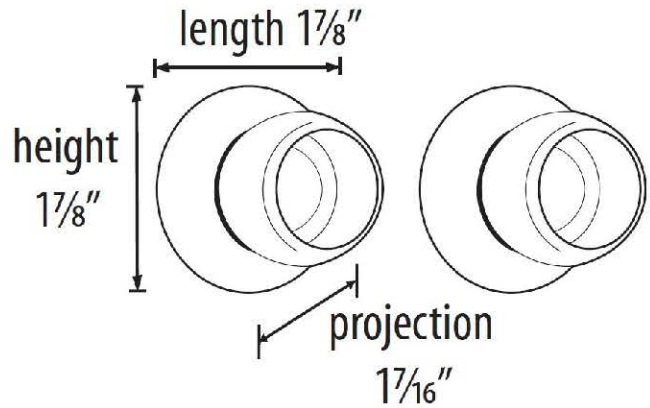

SPECIFICATIONS

ROYALE
SHOWER ROD BRACKETS

FEATURES

- Transitional styling
- Multiple finishes
- Concealed installation

WARRANTY

Limited lifetime

FINISHES

- Polished Brass (PB)
- Polished Brass/Non-lacquered (PB/NL)
- Polished Chrome (PC)
- Bronze (BRZ)
- Chocolate Bronze (CHBRZ)
- Polished Nickel (PN)
- Satin Nickel (SN)

MATERIAL

Brass

Item#

A6646

NOTE: Dimensions and specifications are subject to change without notice.