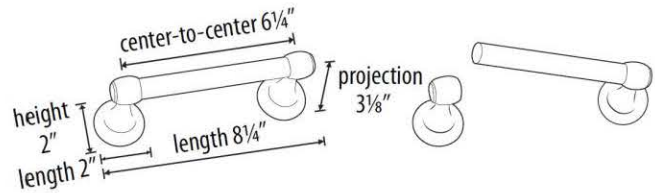

**SPECIFICATIONS**

**ROYALE**  
SWING TISSUE HOLDER

**FEATURES**

Transitional styling  
Multiple finishes  
Concealed installation

**WARRANTY**

Limited lifetime

**FINISHES**

Polished Brass (PB)  
Polished Brass/Non-lacquered (PB/NL)  
Polished Chrome (PC)  
Bronze (BRZ)  
Chocolate Bronze (CHBRZ)  
Polished Nickel (PN)  
Satin Nickel (SN)

**MATERIAL**

Brass

**Item#**

**A666z**

NOTE: Dimensions and specifications are subject to change without notice.