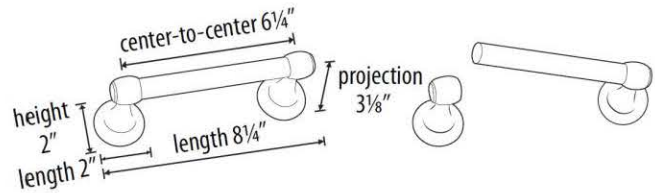

SPECIFICATIONS

ROYALE
SWING TISSUE HOLDER

FEATURES

Transitional styling
Multiple finishes
Concealed installation

WARRANTY

Limited lifetime

FINISHES

Polished Brass (PB)
Polished Brass/Non-lacquered (PB/NL)
Polished Chrome (PC)
Bronze (BRZ)
Chocolate Bronze (CHBRZ)
Polished Nickel (PN)
Satin Nickel (SN)

MATERIAL

Brass

Item#

A666z

NOTE: Dimensions and specifications are subject to change without notice.