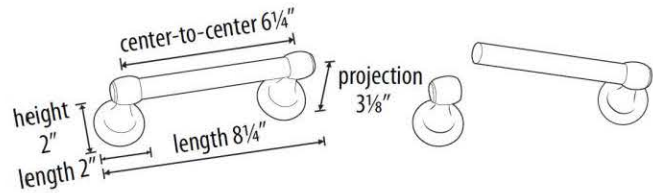

**SPECIFICATIONS**

**ROYALE**  
SWING TISSUE HOLDER

**FEATURES**

- Transitional styling
- Multiple finishes
- Concealed installation

**WARRANTY**

Limited lifetime

**FINISHES**

- Polished Brass (PB)
- Polished Brass/Non-lacquered (PB/NL)
- Polished Chrome (PC)
- Bronze (BRZ)
- Chocolate Bronze (CHBRZ)
- Polished Nickel (PN)
- Satin Nickel (SN)

**MATERIAL**

Brass

**Item#**

**A666z**

NOTE: Dimensions and specifications are subject to change without notice.