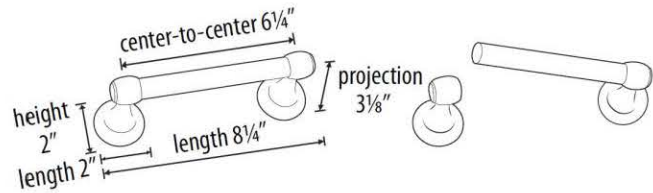

**SPECIFICATIONS**

**ROYALE**  
SWING TISSUE HOLDER

**FEATURES**

Transitional styling  
Multiple finishes  
Concealed installation

**WARRANTY**

Limited lifetime

**FINISHES**

Polished Brass (PB)  
Polished Brass/Non-lacquered (PB/NL)  
Polished Chrome (PC)  
Bronze (BRZ)  
Chocolate Bronze (CHBRZ)  
Polished Nickel (PN)  
Satin Nickel (SN)

**MATERIAL**

Brass

**Item#**

**A666z**

NOTE: Dimensions and specifications are subject to change without notice.