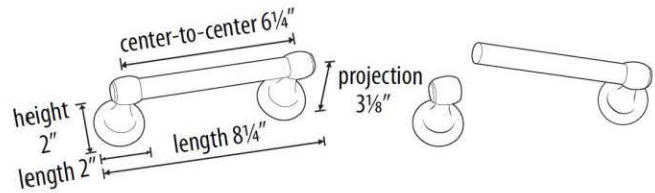

SPECIFICATIONS

ROYALE
SWING TISSUE HOLDER

FEATURES

- Transitional styling
- Multiple finishes
- Concealed installation

WARRANTY

Limited lifetime

FINISHES

- Polished Brass (PB)
- Polished Brass/Non-lacquered (PB/NL)
- Polished Chrome (PC)
- Bronze (BRZ)
- Chocolate Bronze (CHBRZ)
- Polished Nickel (PN)
- Satin Nickel (SN)

MATERIAL

Brass

Item#

A666z

NOTE: Dimensions and specifications are subject to change without notice.