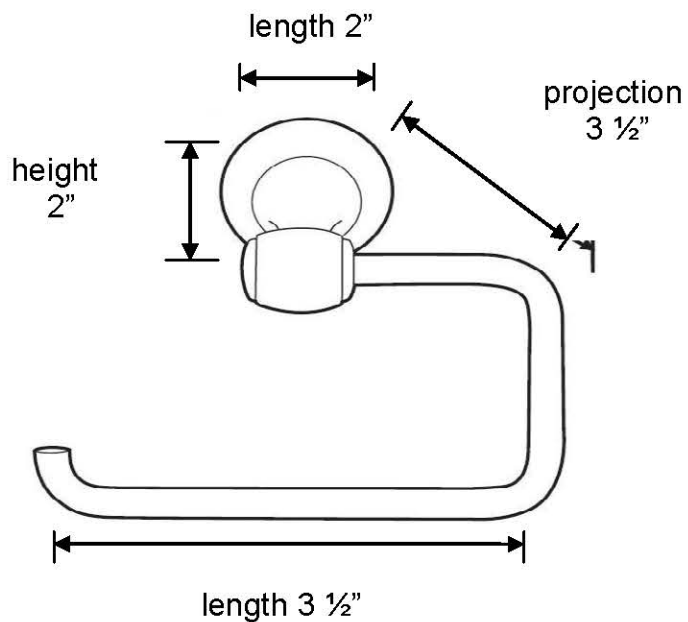

PRODUCT SHEET

Item#

A6666

NOTE: Dimensions and specifications are subject to change without notice.

T 818.882.6028 F 818.700.1540 www.alnoinc.com