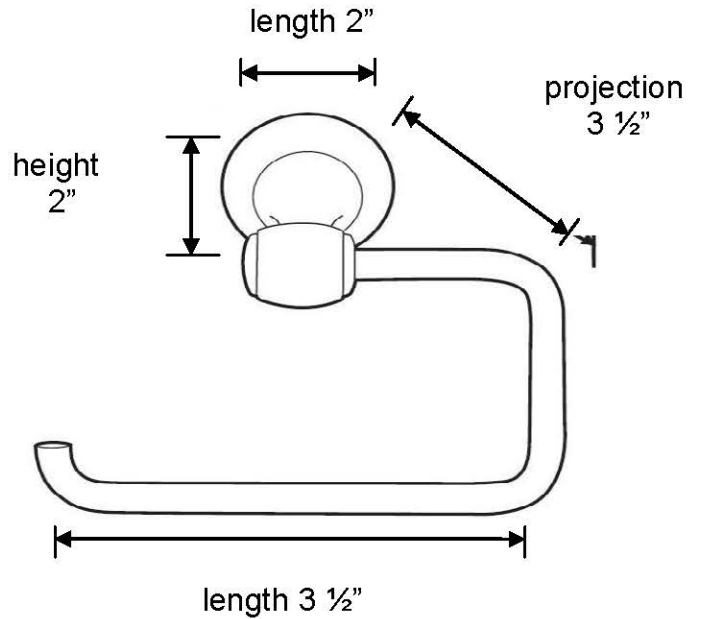

PRODUCT SHEET

Item#

A6666

NOTE: Dimensions and specifications are subject to change without notice.

T 818.882.6028 F 818.700.1540 www.alnoinc.com