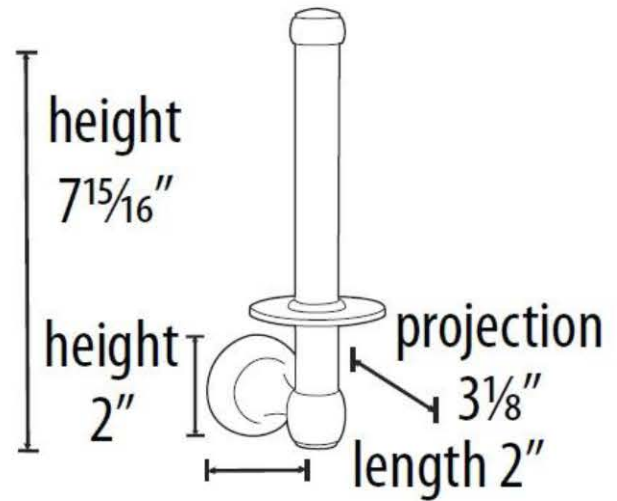

SPECIFICATIONS

ROYALE
RESERVE TISSUE HOLDER

FEATURES

Transitional styling
Multiple finishes
Concealed installation

WARRANTY

Limited lifetime

FINISHES

Polished Brass (PB)
Polished Brass/Non-lacquered (PB/NL)
Polished Chrome (PC)
Bronze (BRZ)
Chocolate Bronze (CHBRZ)
Polished Nickel (PN)
Satin Nickel (SN)

MATERIAL

Brass

Item#

A6667

NOTE: Dimensions and specifications are subject to change without notice.