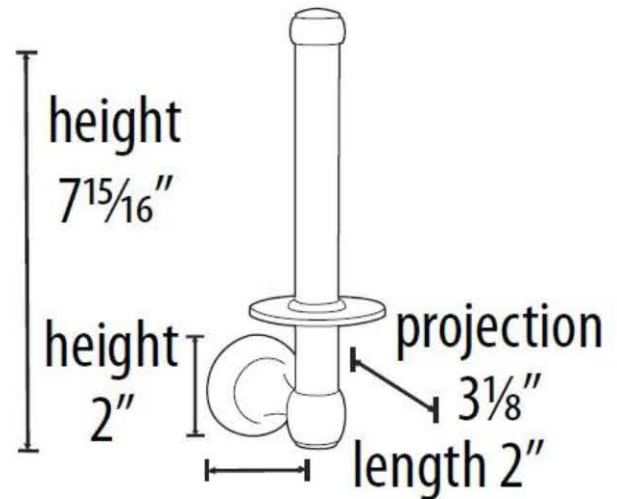

**SPECIFICATIONS**

**ROYALE**  
RESERVE TISSUE HOLDER

**FEATURES**

Transitional styling  
Multiple finishes  
Concealed installation

**WARRANTY**

Limited lifetime

**FINISHES**

Polished Brass (PB)  
Polished Brass/Non-lacquered (PB/NL)  
Polished Chrome (PC)  
Bronze (BRZ)  
Chocolate Bronze (CHBRZ)  
Polished Nickel (PN)  
Satin Nickel (SN)

**MATERIAL**

Brass

**Item#**

**A6667**

NOTE: Dimensions and specifications are subject to change without notice.