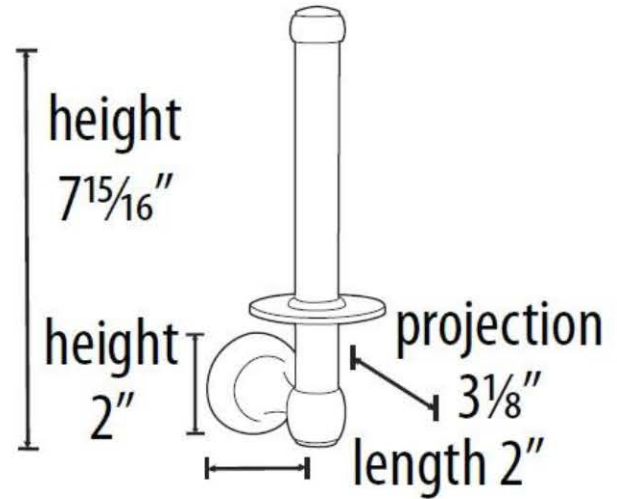

SPECIFICATIONS

ROYALE
RESERVE TISSUE HOLDER

FEATURES

Transitional styling
Multiple finishes
Concealed installation

WARRANTY

Limited lifetime

FINISHES

Polished Brass (PB)
Polished Brass/Non-lacquered (PB/NL)
Polished Chrome (PC)
Bronze (BRZ)
Chocolate Bronze (CHBRZ)
Polished Nickel (PN)
Satin Nickel (SN)

MATERIAL

Brass

Item#

A6667

NOTE: Dimensions and specifications are subject to change without notice.